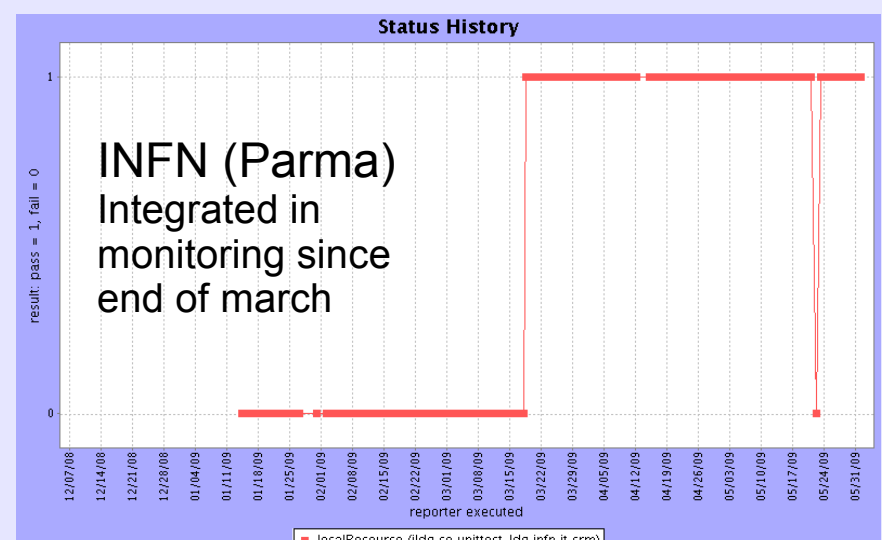

# Changes since ILDG13

- Update Grid User Interface (rev. 4.0)
  - Based on LCG Configuration 55b
  - Support for SRM2.2
- Update Itools (rev. 1.9)
  - Support for inter-regional grid replication
- Multiple updates ildg-client (rev. 1.9)
  - Support SE information in Services.xml
  - Allow to define default SE

# Service status MDC/FC

- MDC:

- FC:

# Service status SE