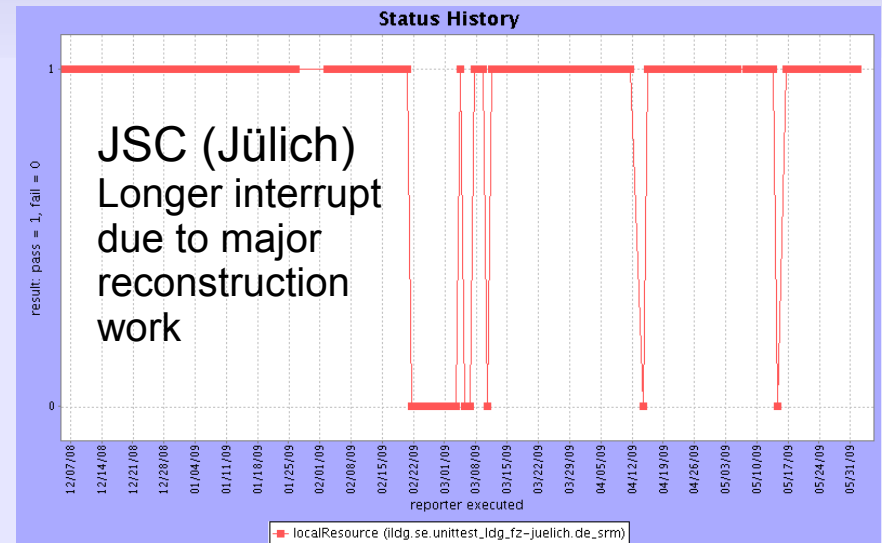

# Changes since ILDG13

- Update Grid User Interface (rev. 4.0)
  - Based on LCG Configuration 55b
  - Support for SRM2.2
- Update Itools (rev. 1.9)
  - Support for inter-regional grid replication
- Multiple updates ildg-client (rev. 1.9)
  - Support SE information in Services.xml
  - Allow to define default SE

# Service status MDC/FC

- MDC:

- FC:

# Service status SE